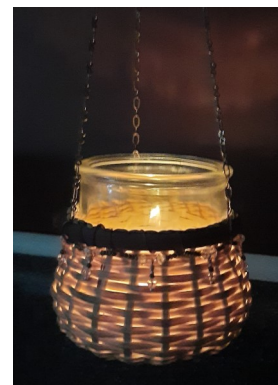

This little basket is woven over a glass jar with wooden lid. Perfect for a tea light. It is a continuous weave with a step-up using round reed, flat oval and waxed linen. Embellished with Swarovski crystals and other small beads.

Because of its shape, once the basket is finished, it will not come off the glass jar. Hung with a copper chain.